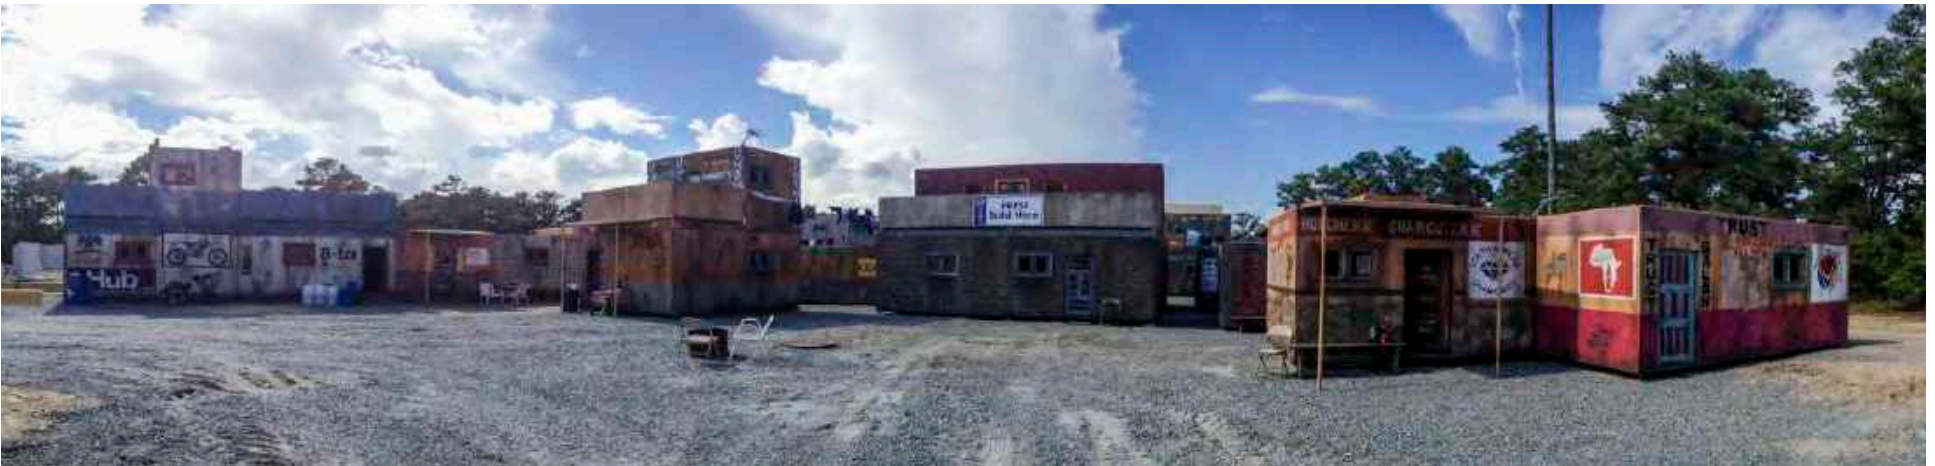

RHU Villages